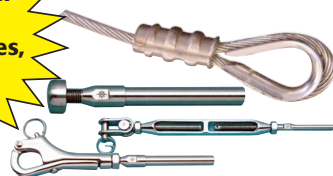

Part#	Order#	Size	SELL
KBA-KG02MAR	741107	2 oz	18.99
KBA-KG04MAR	741108	4 oz	29.99
KBA-KG08MAR	741109	8 oz	47.99

**LEWMAR Winches**

Marelon®, Aluminum and Chrome.

*Lewmar's full line is available.*

Stainless Steel Wire by the foot or reel. 1 x 19, 7 x 7, 7 x 19. Sleeves. 316 Stainless hand-swage fittings.

**Stainless Steel Wire, Hand Swaging Sleeves, Terminals & Turnbuckles.**

**Oar Leathers and Buttons PERKO**

7" x 6-1/2". Buttons are 1/2" x 13". Each pair consists of two leathers and two buttons. Sold by the pair.  
PKO-233001 **Order# 126962 LIST 38.18 SELL 23.75/pair**